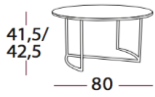

Ljå 80 dia

weight / volume steel top: 20,9 kg / 0,013 m³
weight / volume solid oak top: 9 kg / 0,04 m³
weight / volume stone top: 21,3 kg / 0,03 m³
weight / volume frame: 6 kg / 0,11 m³
items / pack: 1 pc / 2 colli

Art.	NOK / SEK ex	NOK / SEK incl
Powder coated steel 4600S + 4602 S	5 596	6 995
Stone 4600S + 4602 L/A	12 796	15 995
Solid oak 4600S + 4602 WO	7 996	9 995
4600S + 4602 NO	7 996	9 995
4600S + 4602 SO	8 396	10 495
4600S + 4602 BO	8 396	10 495
Ljå ø80 frame 4600 S